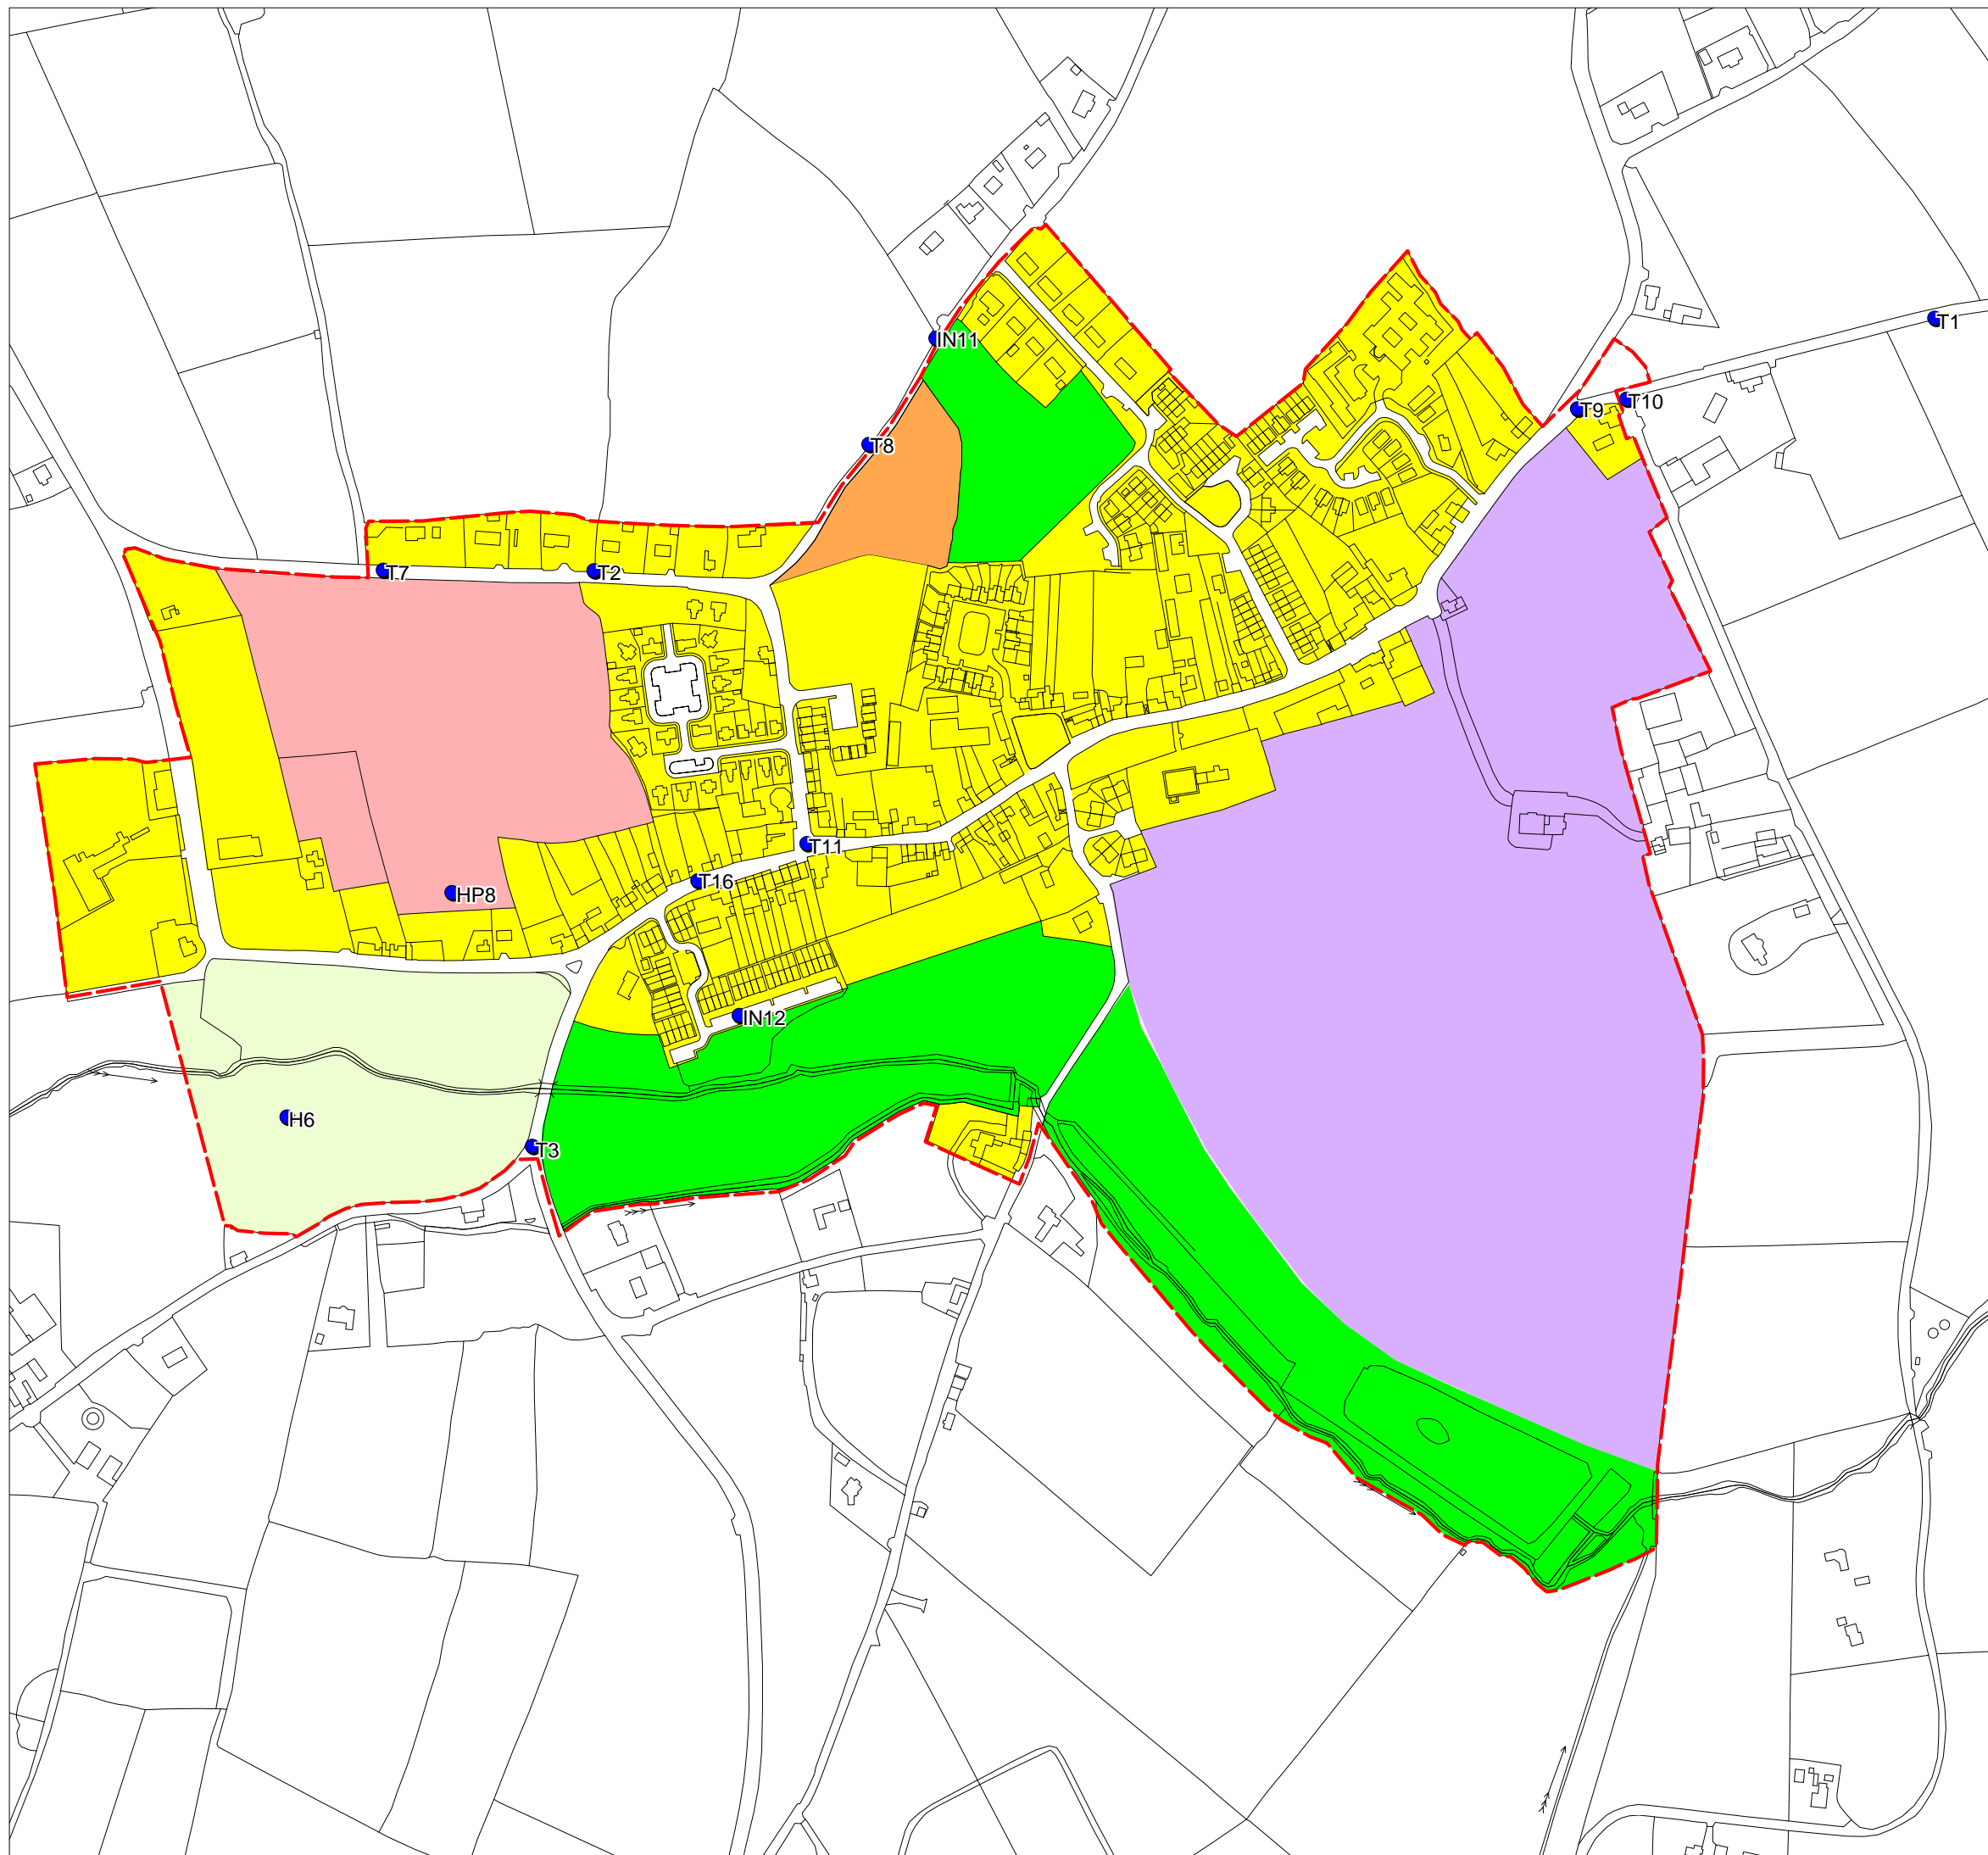

Map 1: Zoning Map
Gowran Draft Local Area Plan

Legend

- Local Area Plan Boundary
- General Objective
- Phase 1 Residential
- Phase 2 Residential
- Open Space
- Integrated Tourism & Leisure
- Agriculture
- Objective

Date: May 2010
Scale 1:5,000 at A3

Based on Ordnance Survey
Ireland Map, Licence No.
Kilkenny/CCMA/08/12