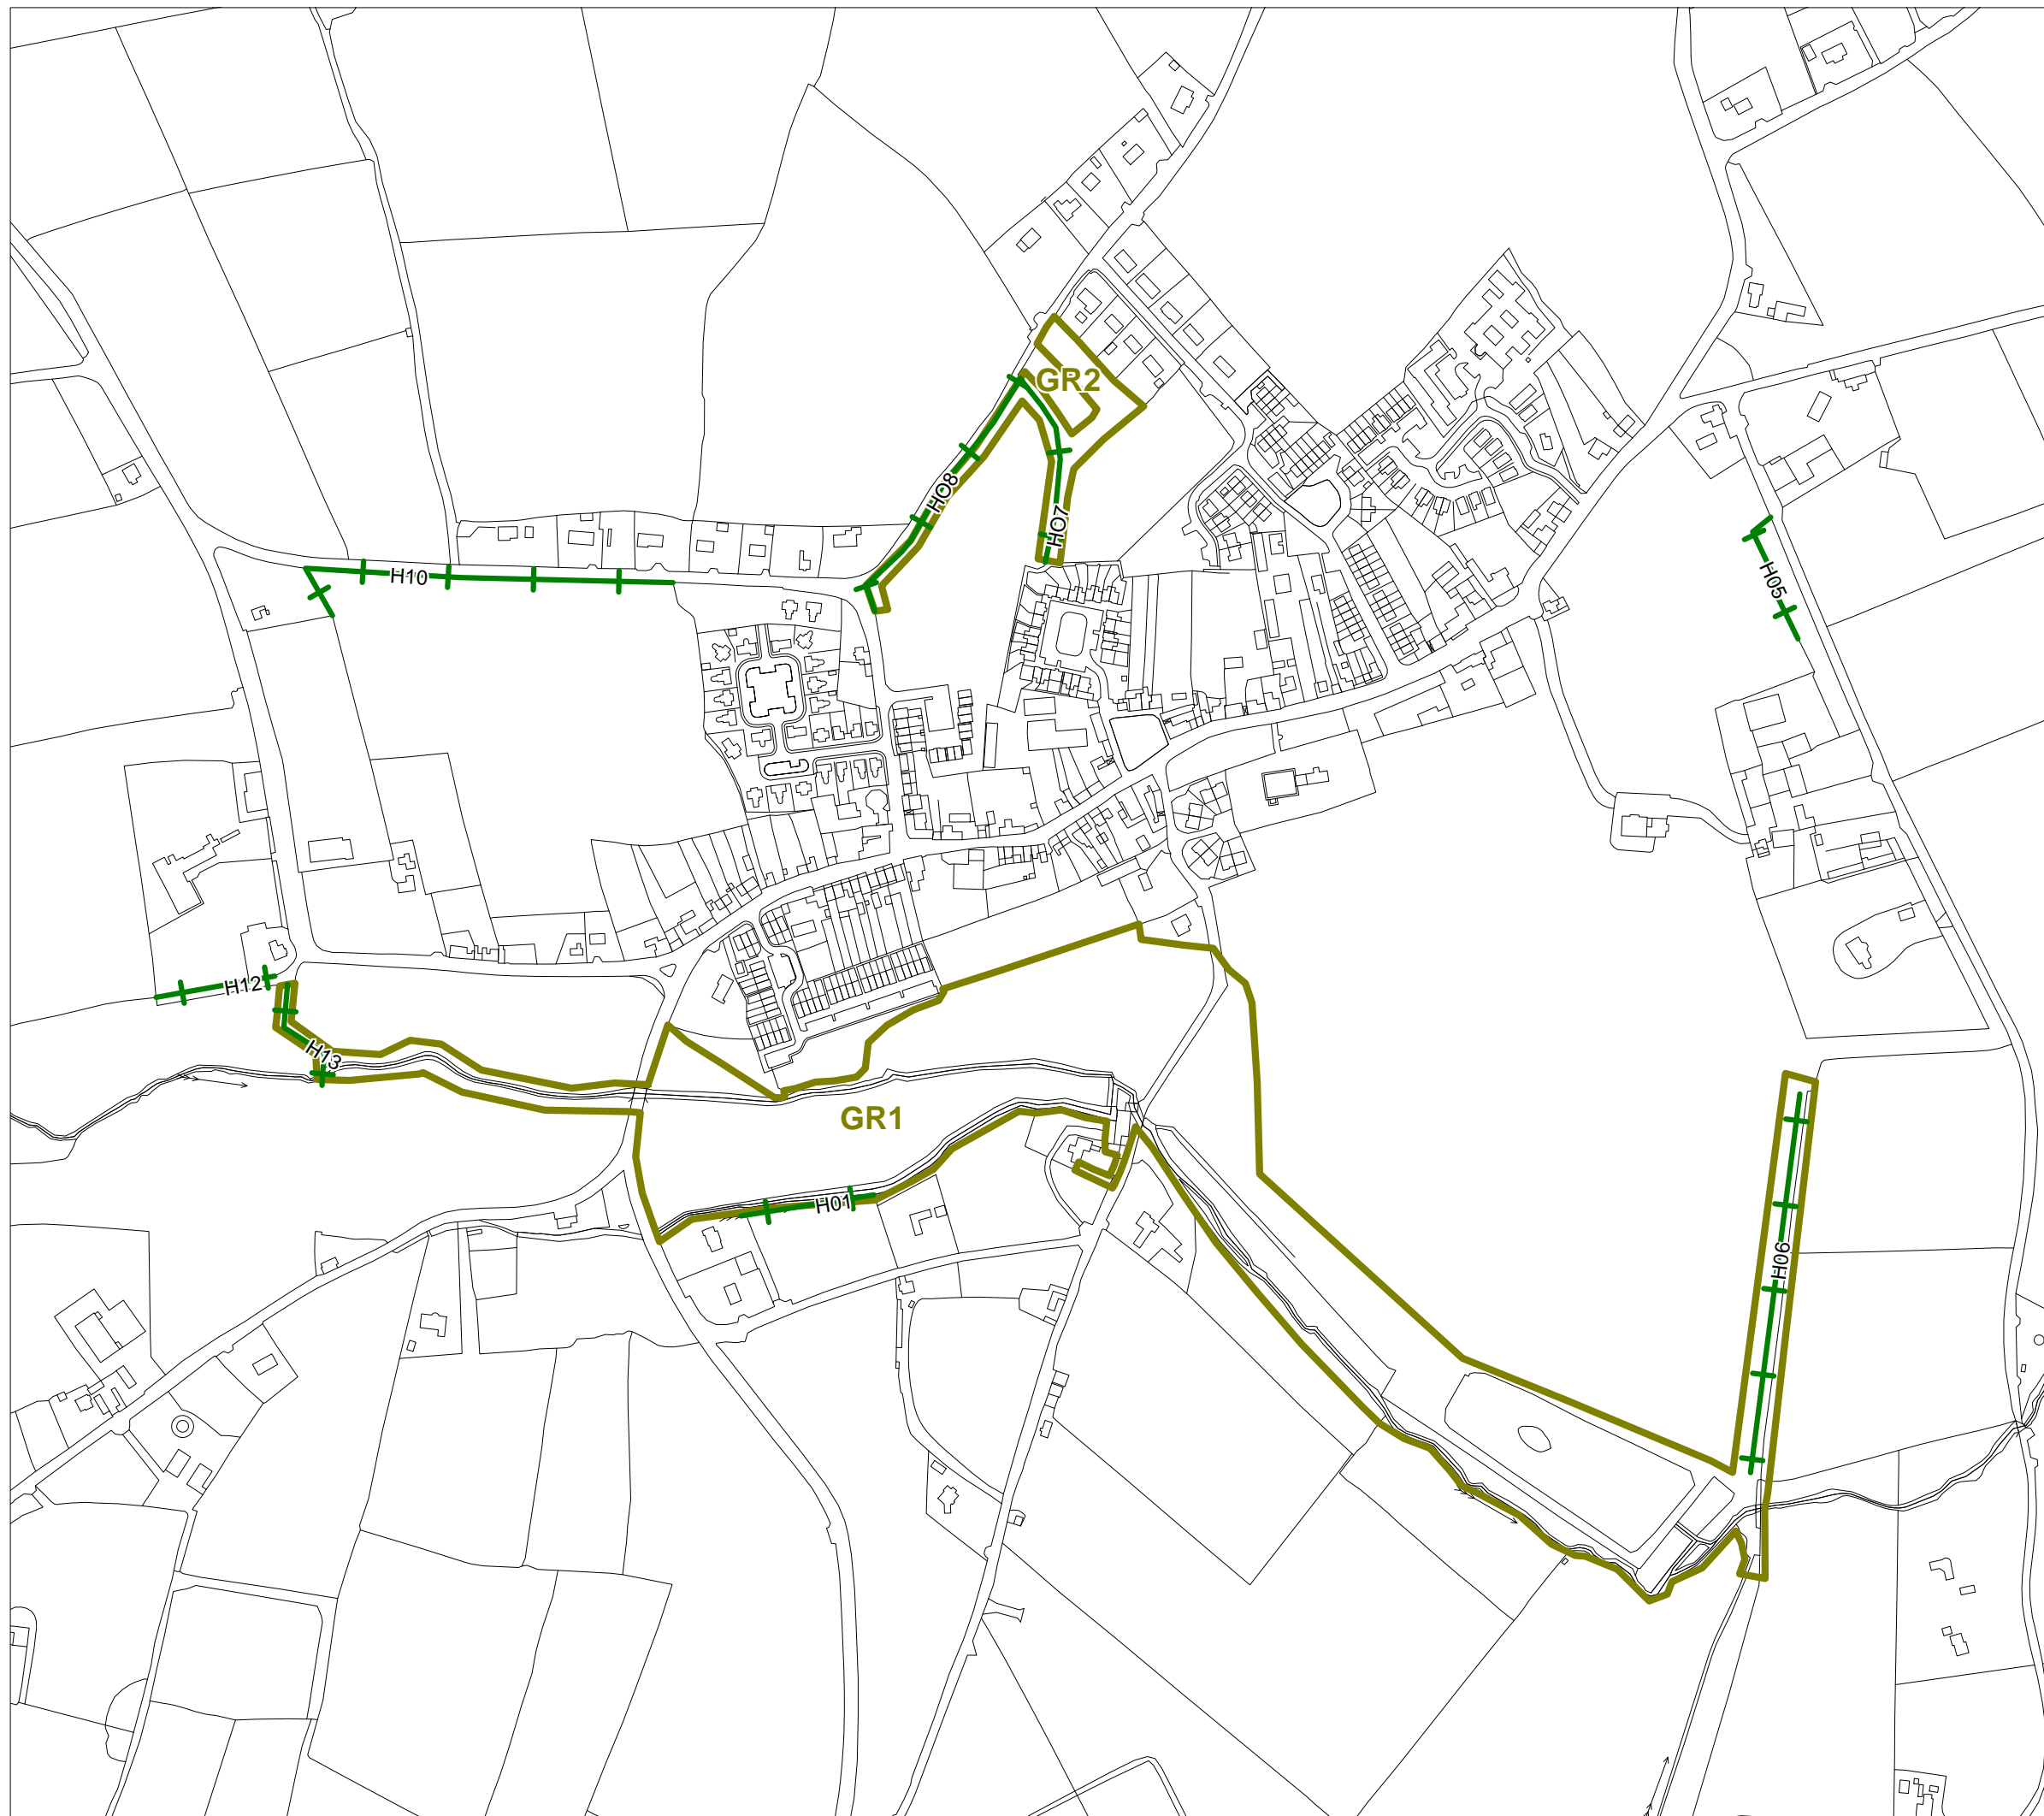

Gowran Draft Local Area Plan
Map 2: Natural Heritage

Legend

- Ecological Network
- Hedgerow

Date: May 2010
Scale 1:5,000 at A3

Based on Ordnance Survey
Ireland Map, Licence No.
Kilkenny/CCMA/08/12