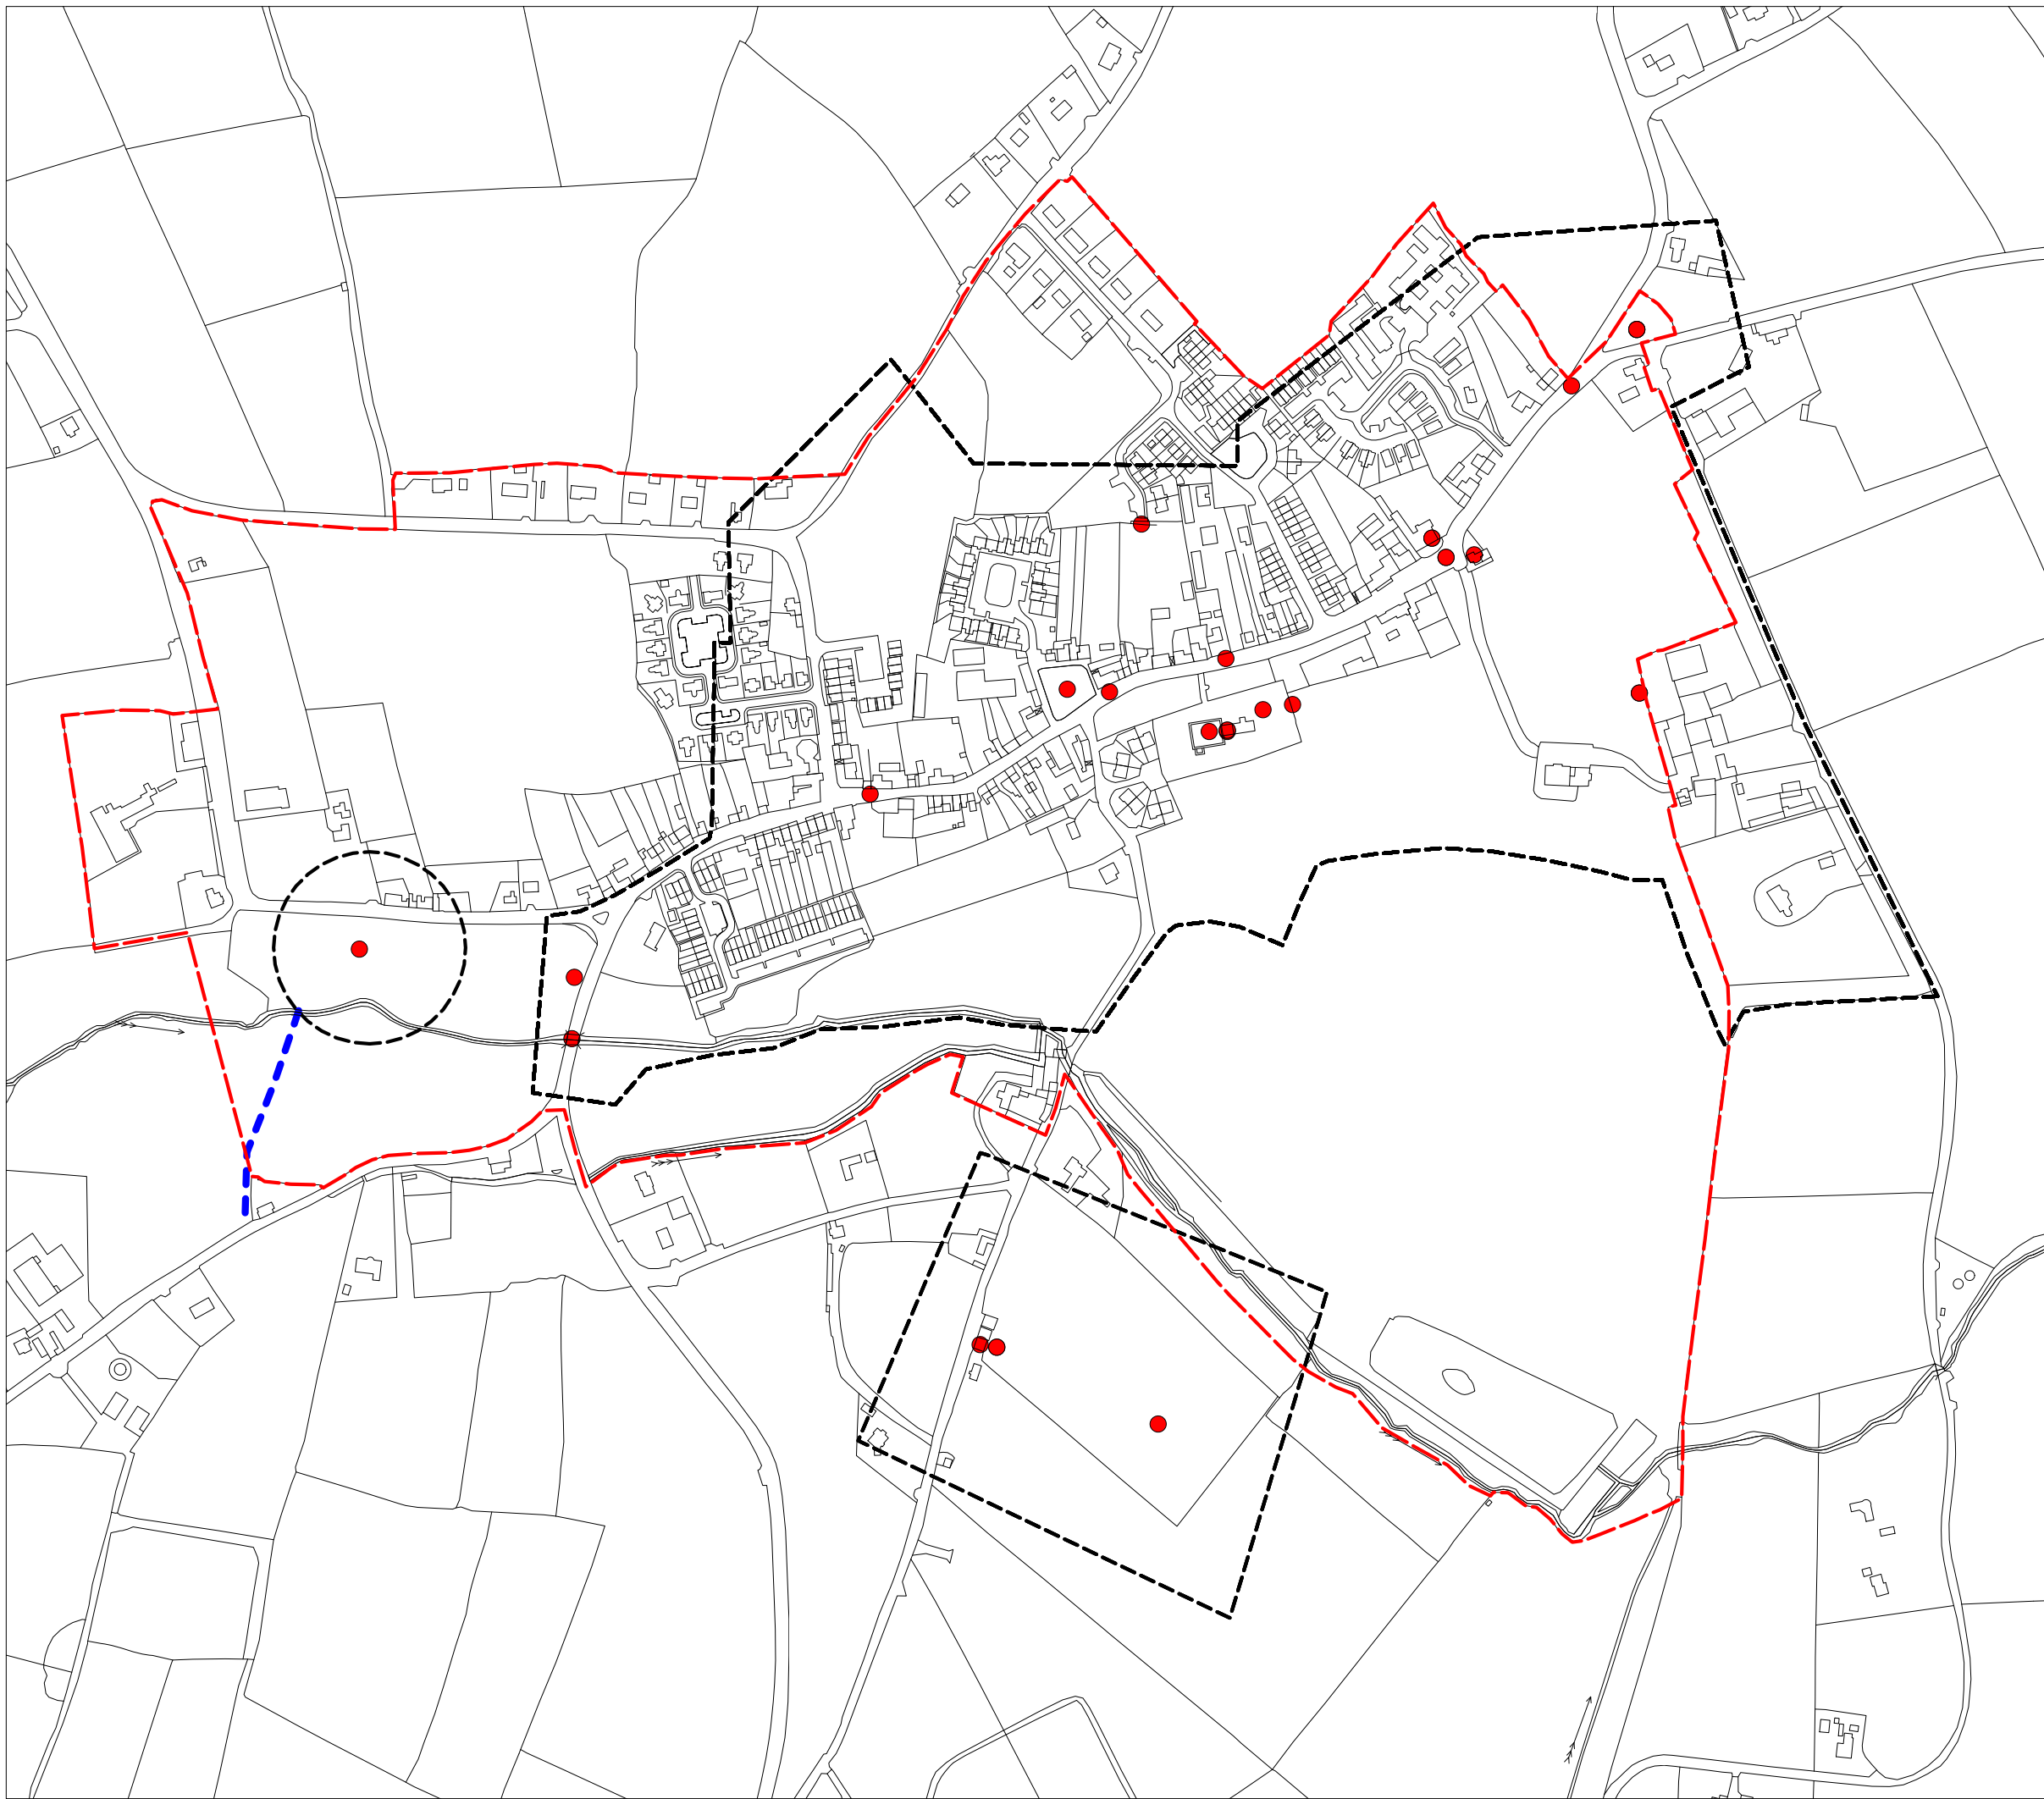

Gowran Draft Local Area Plan  
Map 3: Archaeological Heritage

Legend

- Local Area Plan Boundary
- Zone of Archaeological Potential
- Possible Mass Path
- Recorded Monument

Date: May 2010  
Scale 1:5,000 at A3

Based on Ordnance Survey  
Ireland Map, Licence No.  
Kilkenny/CCMA/08/12