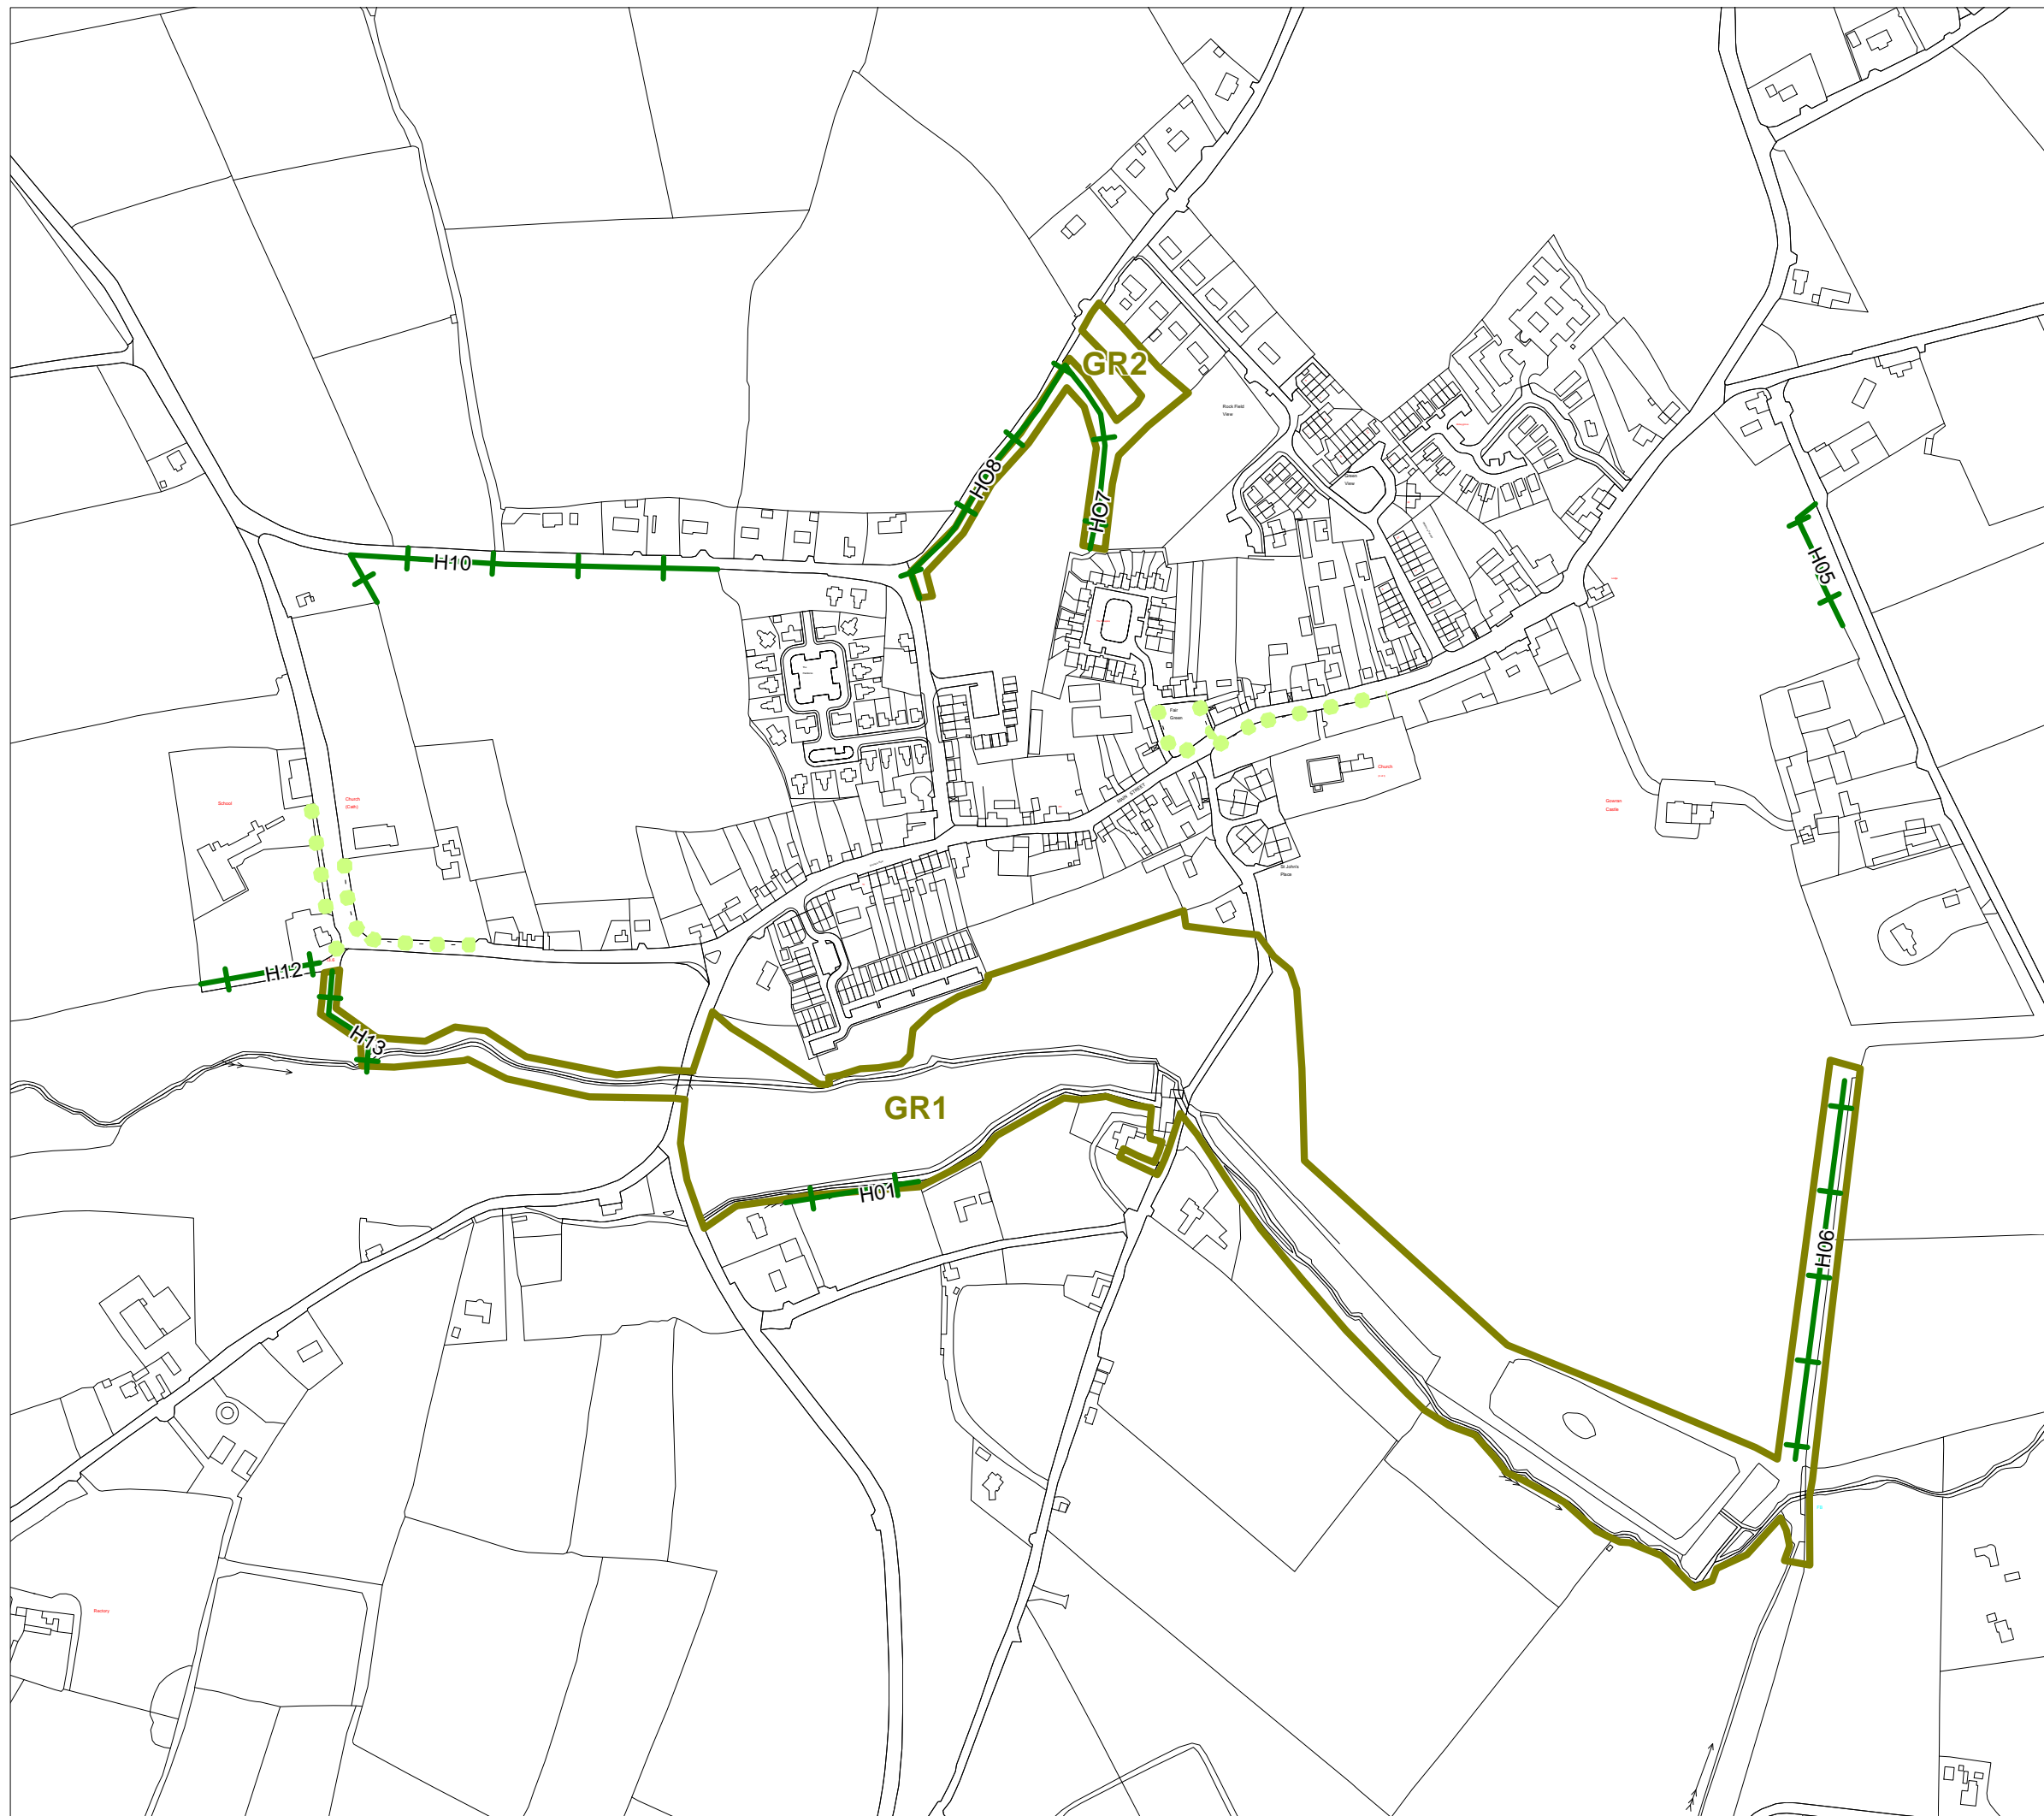

Gowran Draft Local Area Plan
Proposed Variations
Map 2: Natural Heritage

Legend

-  Ecological Network
-  Hedgerow
-  Trees of Amenity Value

Date: September 2010
Scale 1:5,000 at A3

Based on Ordnance Survey
Ireland Map, Licence No.
Kilkenny/CCMA/08/12