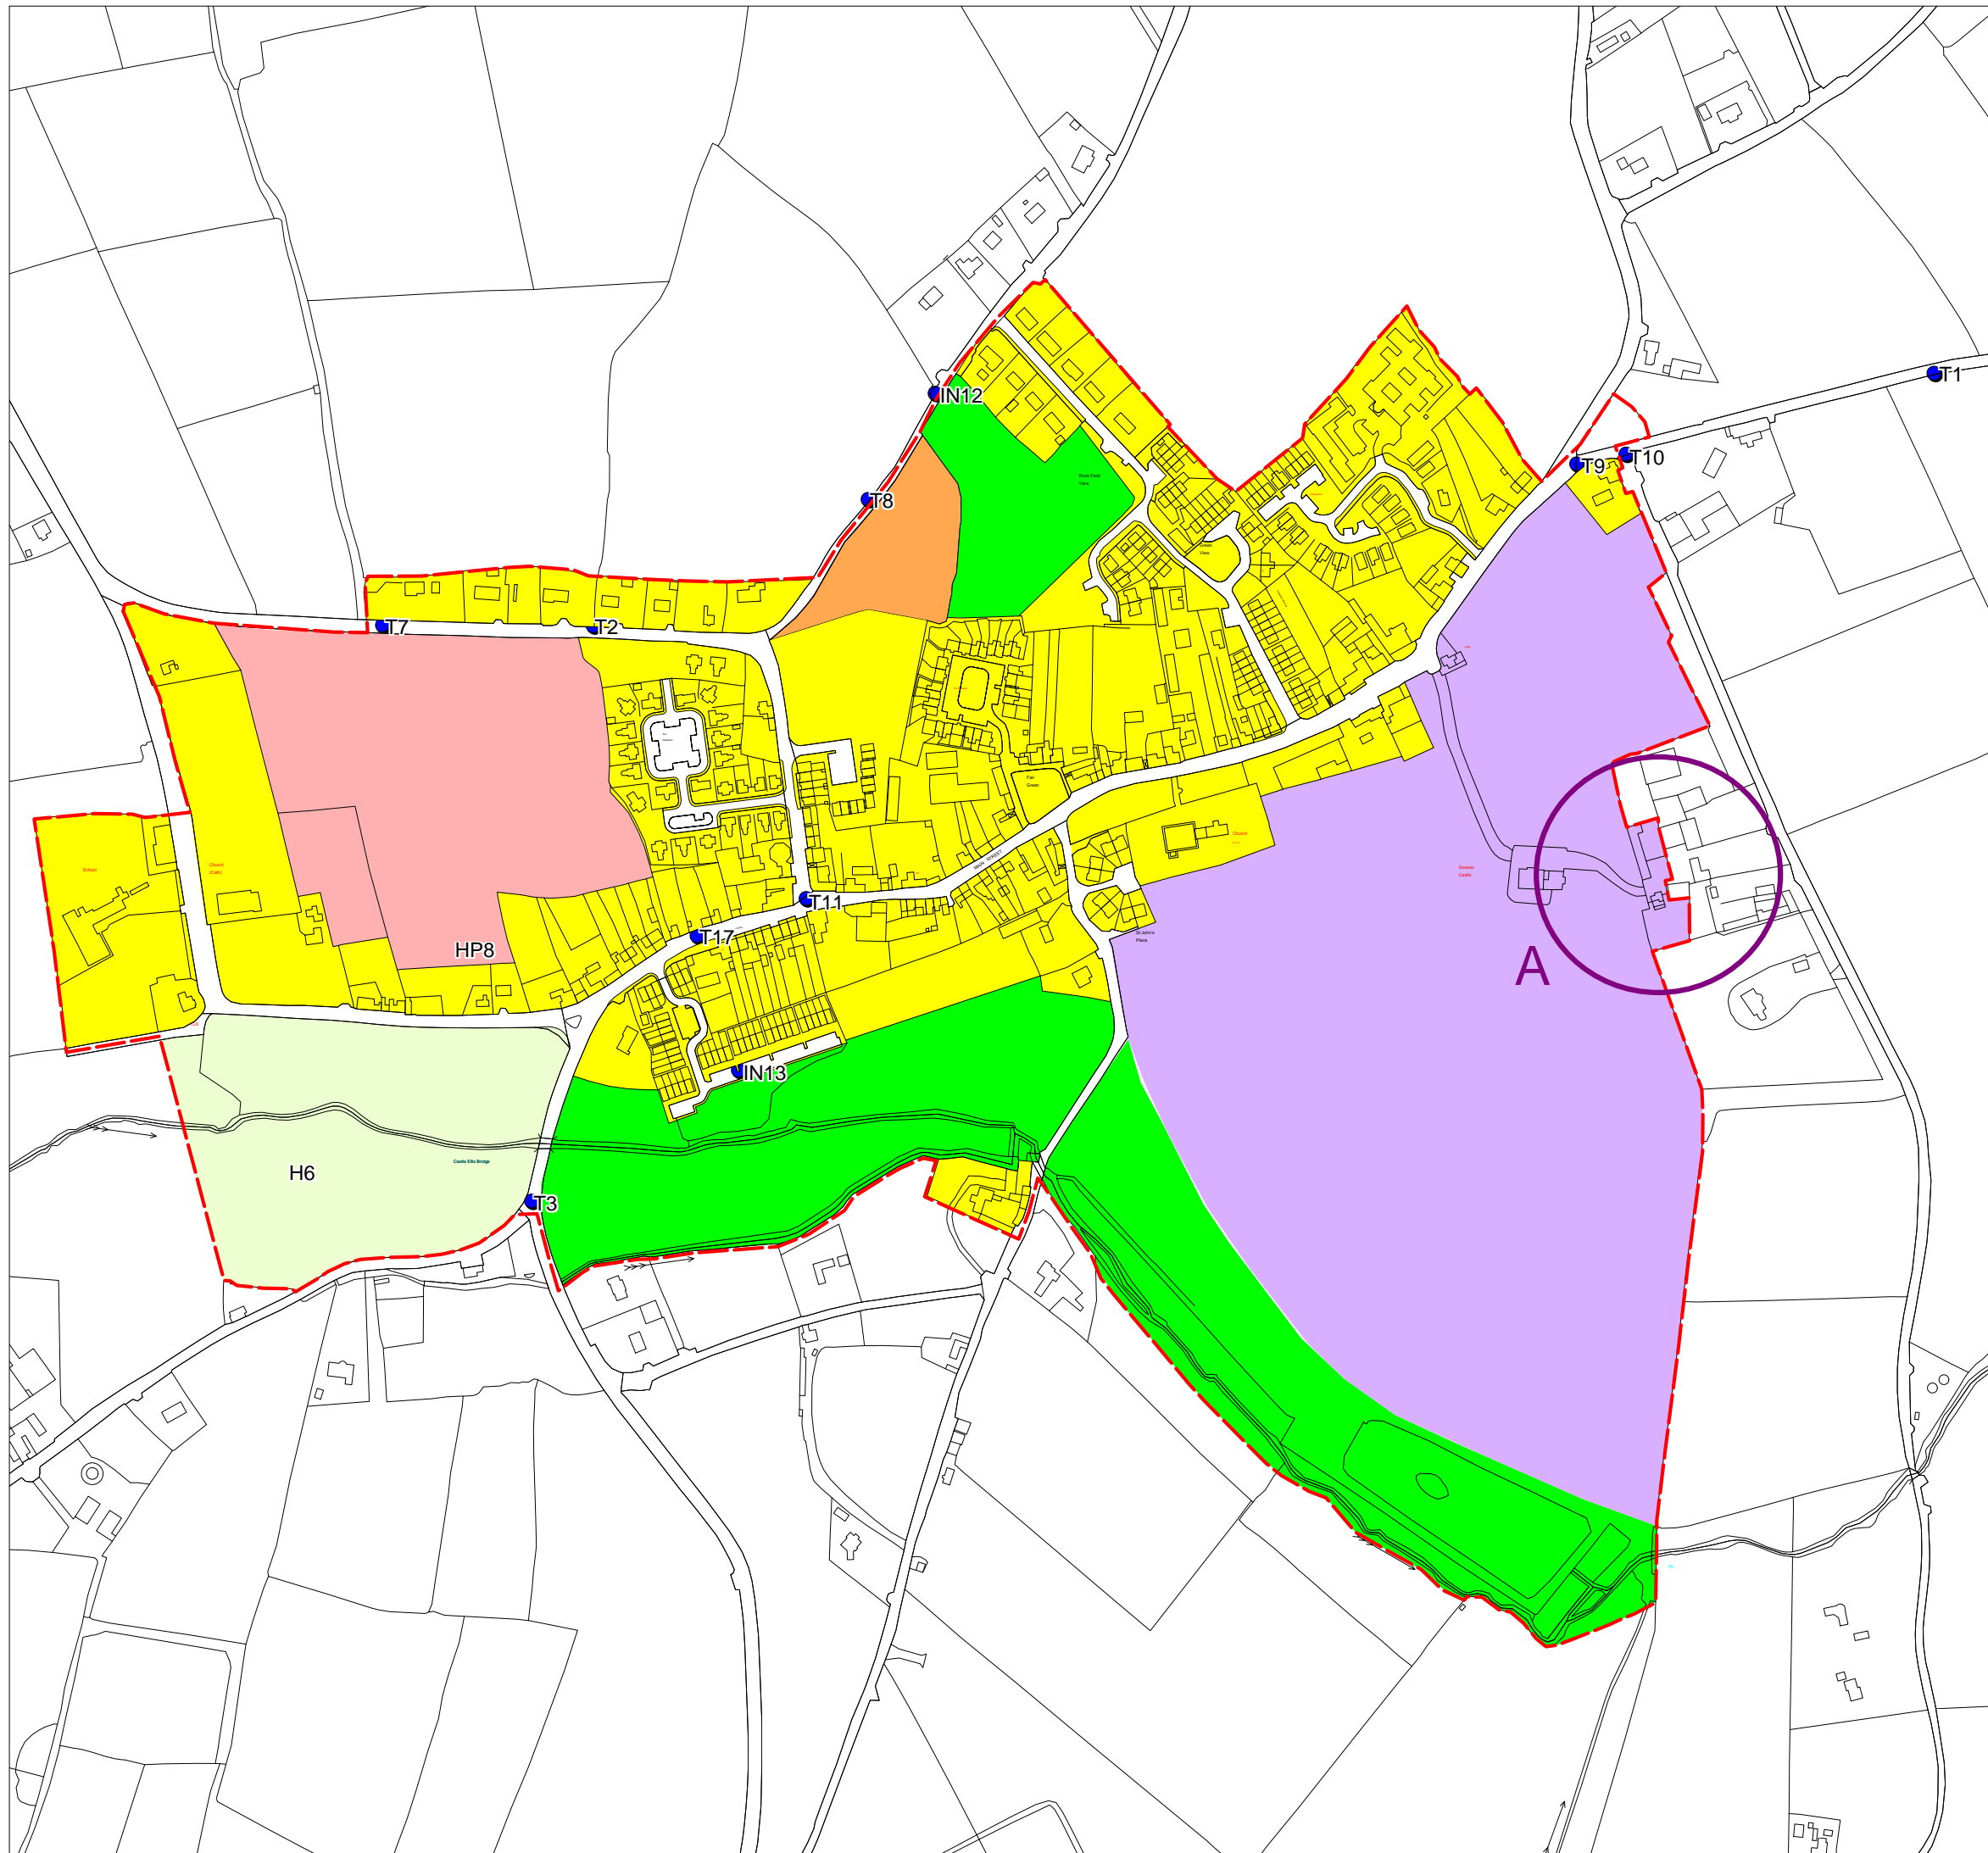

Map 1: Zoning Map
Gowran Draft Local Area Plan
Proposed Variations

Legend

- Local Area Plan Boundary
- General Objective
- Phase 1 Residential
- Phase 2 Residential
- Open Space
- Integrated Tourism & Leisure
- Agriculture
- Objective
- Proposed Variation - See p. 7

Date: September 2010
Scale 1:5,000 at A3

Based on Ordnance Survey
Ireland Map, Licence No.
Kilkenny/CCMA/08/12