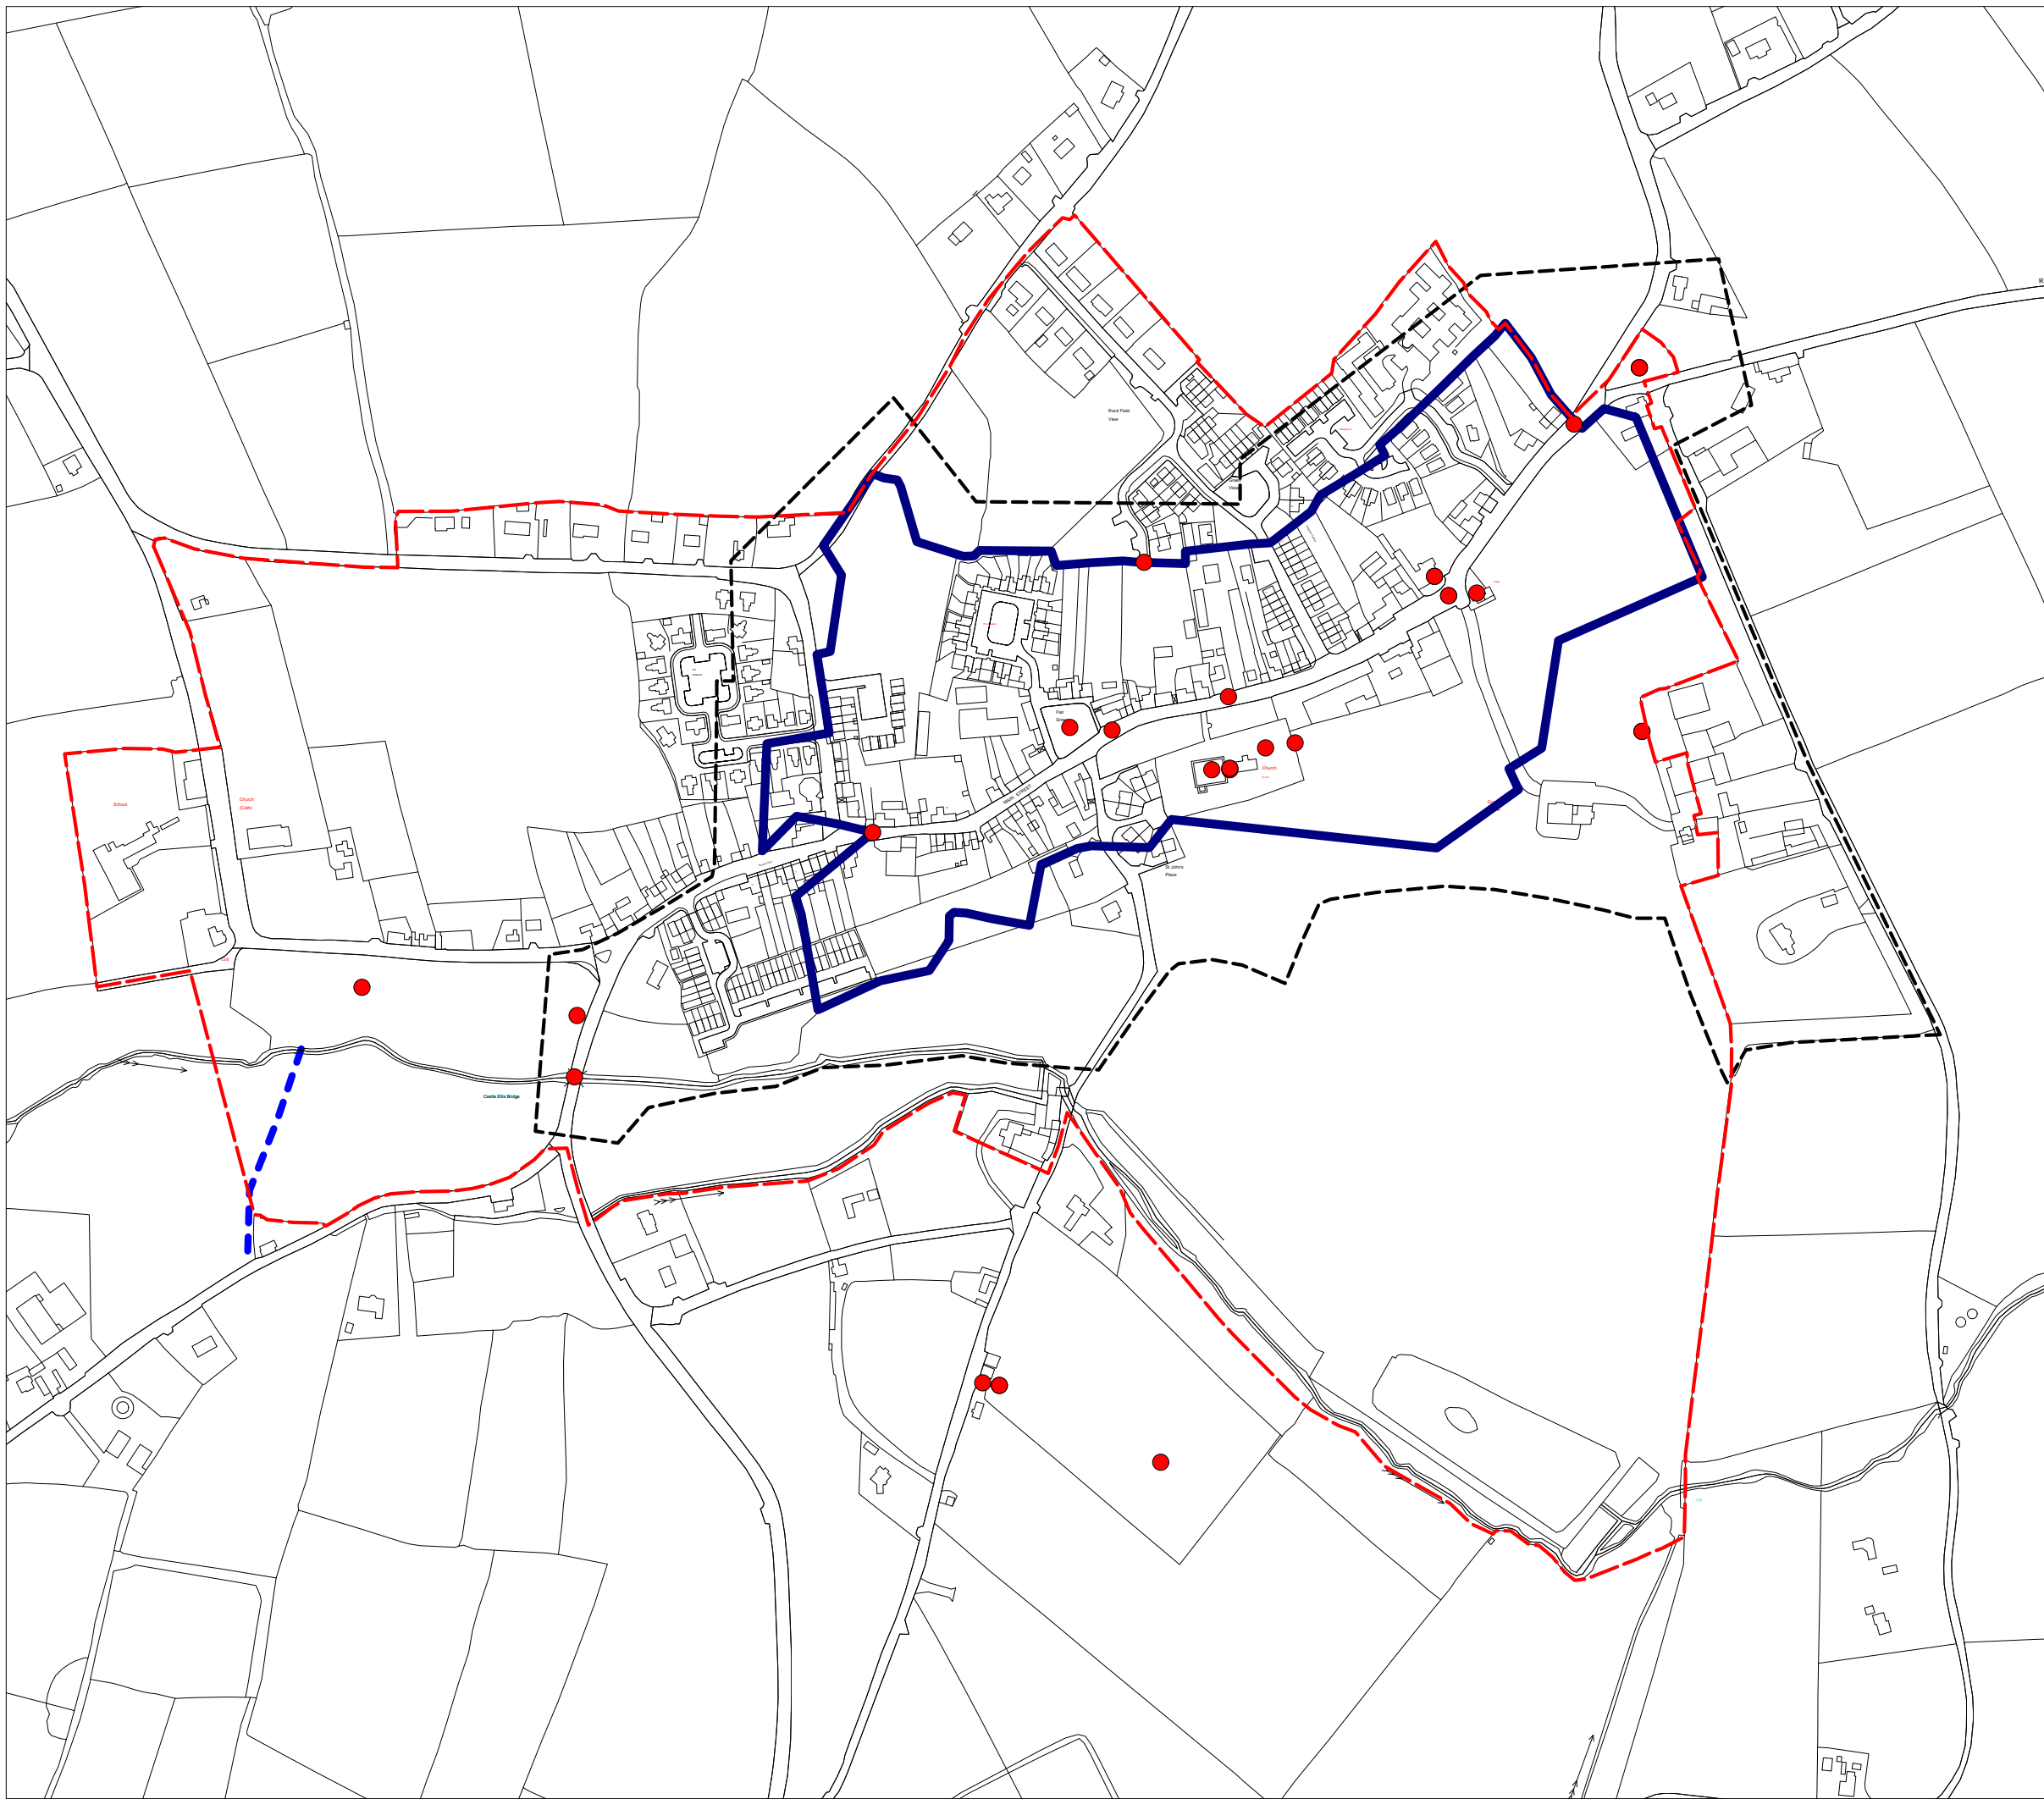

Gowran Draft Local Area Plan -
Proposed Variations
Map 3: Archaeological Heritage

Legend

- Local Area Plan Boundary
- Zone of Archaeological Potential
- Possible Mass Path
- Line of town defence
- Recorded Monument

Sources: OPW (1993) The Urban
Archaeology Survey of County Kilkenny
www.archaeology.ie

Date: September 2010
Scale 1:5,000 at A3

Based on Ordnance Survey
Ireland Map, Licence No.
Kilkenny/CCMA/08/12