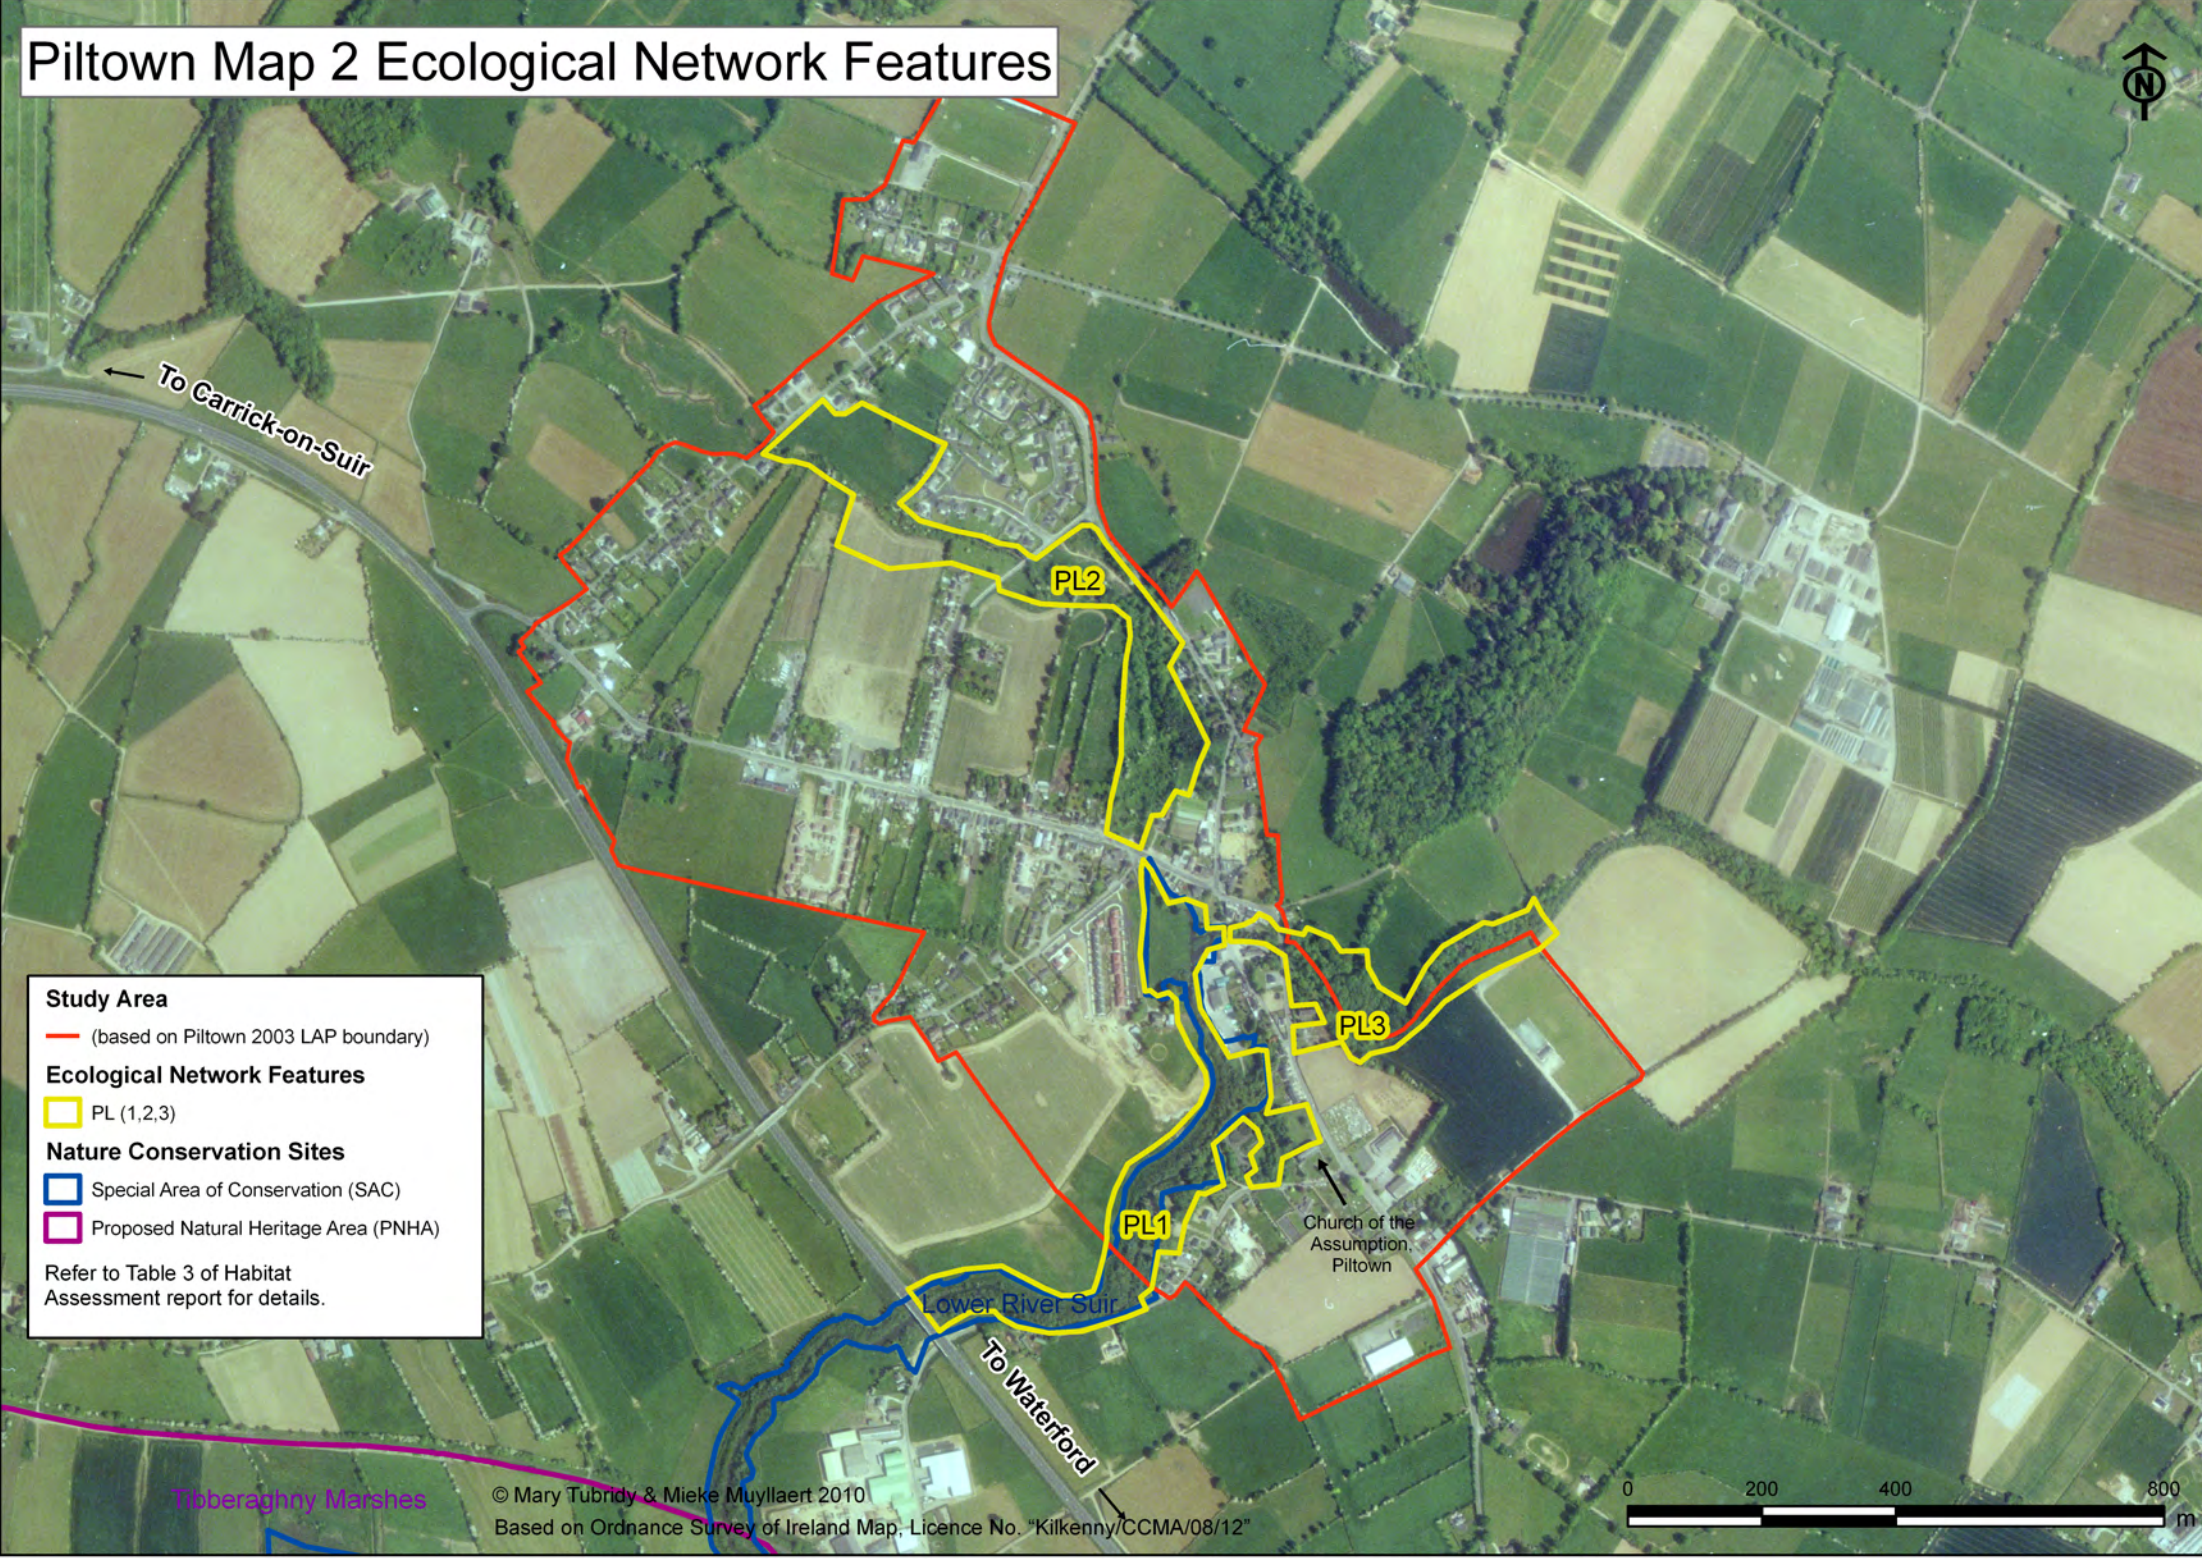

# Piltown Map 2 Ecological Network Features

**Study Area**  
— (based on Piltown 2003 LAP boundary)

**Ecological Network Features**  
□ PL (1,2,3)

**Nature Conservation Sites**  
□ Special Area of Conservation (SAC)  
□ Proposed Natural Heritage Area (PNHA)

Refer to Table 3 of Habitat Assessment report for details.

Tipperary Marshes